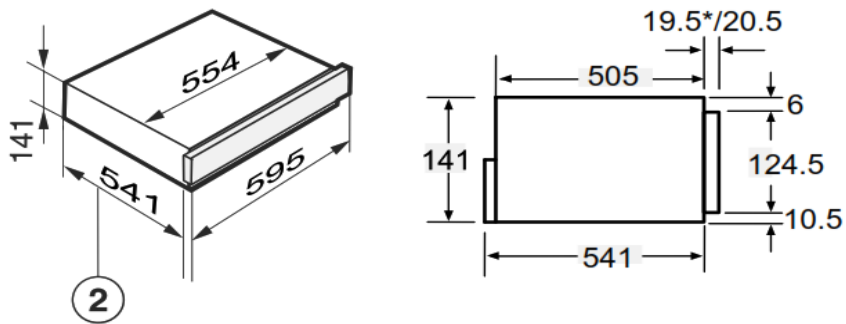

Appliance Data Sheet

Product Type	Warming Drawer
Product Code	UBC14WD
	Product Description
	140mm Handleless Warming Drawer

Features / Specification

Barcode	8422248617352
Colour	Black Glass
Power	1000W
Control	Digital
Capacity	22 Litres
Max Load	25kg

Dimensions & Technical Information

Product Dimensions width x depth x height	595 x 561 x 141 mm
Packed Dimensions width x depth x height	705 x 640 x 210 mm
Product Weight (kg)	Packed 21kg / Unpacked 18kg